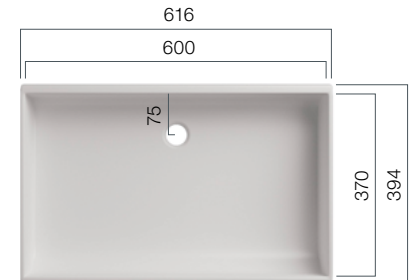

Washbasins - Design

With clear geometries and deliberate emphasis on the basin shapes, the VDC Series enable you to create your individual bathroom style.

VDC 400.260

Depth: 100 mm

VDC 450.300

Depth: 125 mm

VDC 450

Depth: 125 mm

VDC 500.300

Depth: 125 mm

VDC 500

Depth: 125 mm

VDC 600

Depth: 125 mm