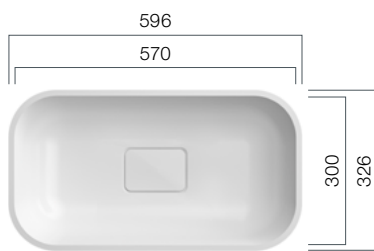

VDS 470.370.R80 TOP

Depth: 110 mm; Total Height: 125 mm

VDS 570.370.R80 TOP

Depth: 110 mm; Total Height: 125 mm

VDS 800.370.R80 TOP

Depth: 110 mm; Total Height 125 mm

VDQ-Series

Washbasins - Design

VDS R80 in a new look! VDQ is our new series with flushmounted solid surface drain. Pure design with sophisticated materials!

VDQ 470.300.R80

Depth: 110 mm

VDQ 470.370.R80

Depth: 110 mm

VDQ 800.300.R80

Beckentiefe: 110 mm

VDQ 570.300.R80

Beckentiefe: 110 mm

VDQ 570.370.R80

Beckentiefe: 110 mm

VDQ 800.370.R80

Beckentiefe: 110 mm

VDQ-Series

Sit-on Basin - Design