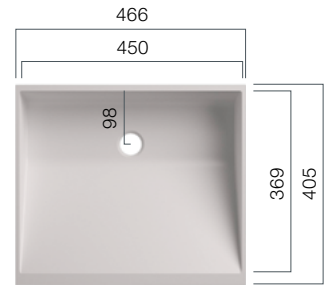

VDS 417

Depth: 137 mm

VDS 445

Depth: 137 mm

VDS 450

Depth: 105 mm

VDS 600

Depth: 103 mm