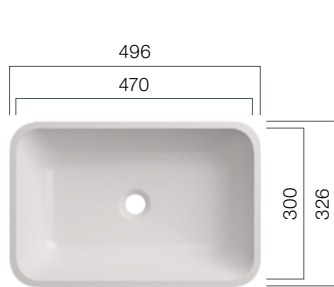

VDS R40

Washbasins - Design

Solid surface materials offer all-round flexibility for seamlessly surfaces and customising your bathroom. The new VDS series R40 and R80 offer both elegance and functionality.

VDS 470.300.R40

Depth: 110 mm