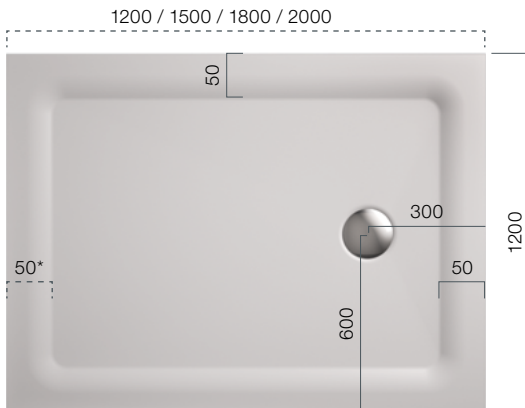

AQUAMASTER XERO

Flexibility in any format

XERO gives you the option of implementing a variety of customized system solutions in addition to standard shapes – without having to restrict your planning freedom. Use the numerous options to realise shower trays up to 3000 mm length and 1200 mm width.

Round
(Stainless steel
or solid surface)

Channel
(Stainless steel
or solid surface)

FLEX50

Shower Trays

Benefit from the added value for your new building or renovation project. By shortening the revolving 50 mm functional rim in the factory, the shower tray can be easily adapted to up to 100 mm in length and width.

FLEX50

Flushmounted
*functional rim (can be shortened in a flexible way)
⊗ ⊕ ⊖ ⊙

Flushmounted
*functional rim (can be shortened in a flexible way)
⊗ ⊕ ⊖ ⊙

Flushmounted
*functional rim (can be shortened in a flexible way)
⊗ ⊕ ⊖ ⊙

All shower trays as well as in custom sizes.

(Exemplary illustration)
⊗ ⊕ ⊖ ⊙

XERO

Shower Trays

Low installation depth – maximum freedom to plan the shower tray. In addition to our standard shapes, we can make your customized solution to millimetre accuracy. Realise a shower tray like no other.