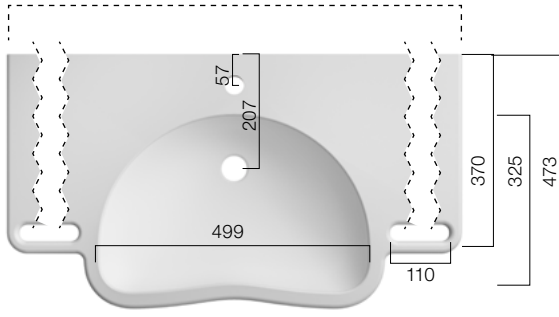

REVARI

Depth channel drain: 80 mm; Height Vanity top: 40 mm

REVARI Video

VANITY TOP

For cleaning and maintenance of the drain channel, loose the specially developed screw connection and pull the vanity top into its maintenance position.

WALL BRACKET

The REVARI drain system can be individually covered with different materials with an integral fall to the drain channel.

DESIGN PANEL

● ● ● ● ●, Every RAL-colour available.

With a choice of different coloured design panels for the REVARI bracket, the washtop can be easily adapted to the design of the washbasin tap or bathroom products. Only changeable during installation

CARE

Barrier-free Bath

Everyday life without limits - Our VIVARI® CARE Series offers customised height-adjustable countertops and easily accessible shower trays.

VDH 850 WTH

Standard 850 / Customised length possible.