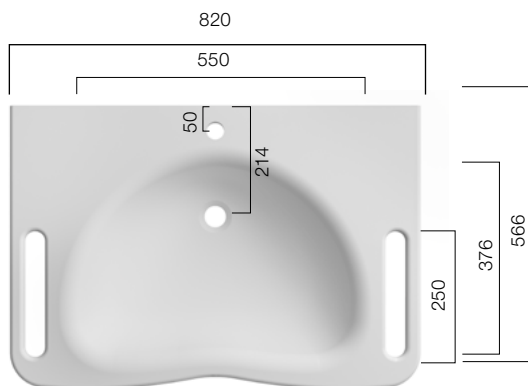

CARE

Barrier-free Bath

Everyday life without limits - Our VIVARI® CARE Series offers customised height-adjustable countertops and easily accessible shower trays.

VDH 850 WTH

Standard 850 / Customised length possible.

Depth: 130 mm

VDH 660

Depth: 150 mm

VDH 820

Depth: 150 mm

VDH 750 / VDH 600

Depth: 150 mm

Shower trays made to measure