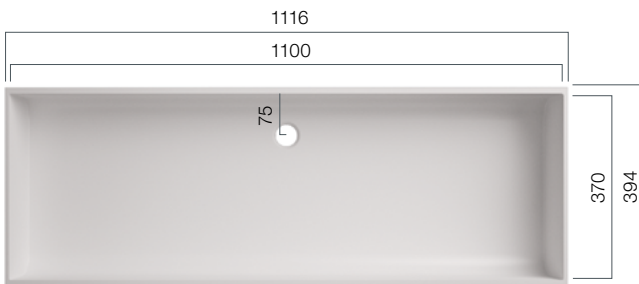

VDC 1100_1

Depth: 125 mm

Depth: 125 mm

Depth: 125 mm

Depth: 125 mm