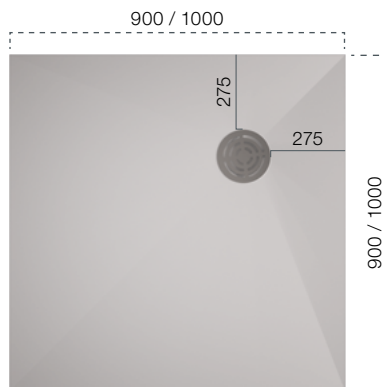

Flushmounted
☒ Ⓢ ① ○ ○

XERO Square – Drain central