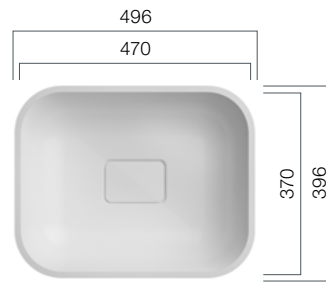

VDS 470.370.R80 TOP

Depth: 110 mm; Total Height: 125 mm

VDS 570.370.R80 TOP

Depth: 110 mm; Total Height: 125 mm

VDS 800.370.R80 TOP

Depth: 110 mm; Total Height 125 mm

VDQ-Series

Washbasins - Design

VDS R80 in a new look! VDQ is our new series with flushmounted solid surface drain. Pure design with sophisticated materials!

VDQ 470.300.R80

Depth: 110 mm

VDQ 470.370.R80

Depth: 110 mm

VDQ 800.300.R80

Beckentiefe: 110 mm

VDQ 570.300.R80

Beckentiefe: 110 mm

VDQ 570.370.R80

Beckentiefe: 110 mm

VDQ 800.370.R80

Beckentiefe: 110 mm

VDQ-Series

Sit-on Basin - Design