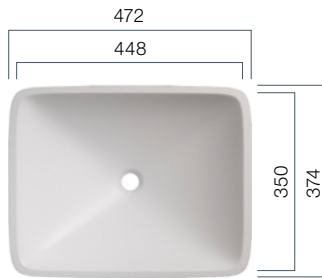

VDS 445

Depth: 137 mm