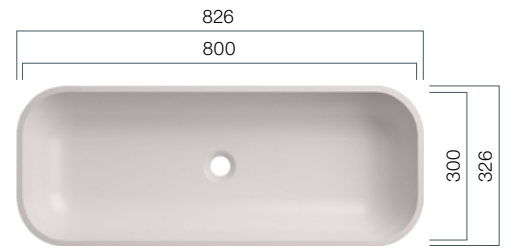

Depth: 110 mm

VDS 570.300.R80