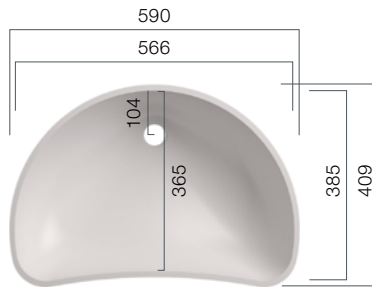

VDS / VDH

Washbasins - Shape

Opt for an individual statement in your bathroom with the unusual shapes of the VDH-/VDS series and our broad range of solid surface finishes.

VDH 49

Depth: 120 mm

VDH 58

Depth: 151 mm