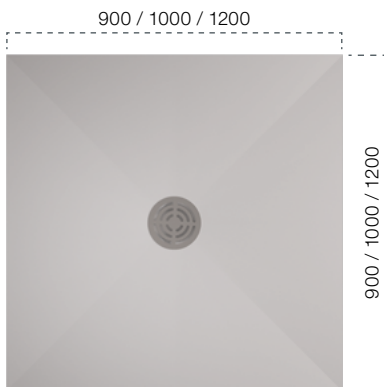

XERO

Shower Trays

Low installation depth – maximum freedom to plan the shower tray. In addition to our standard shapes, we can make your customized solution to millimetre accuracy. Realise a shower tray like no other.

XERO Square - Drain central