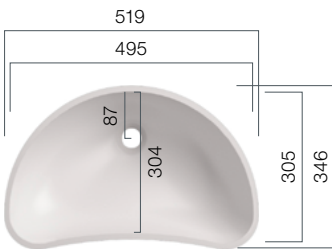

VDS / VDH

Washbasins - Shape

Opt for an individual statement in your bathroom with the unusual shapes of the VDH-/VDS series and our broad range of solid surface finishes.

VDH 49

Depth: 120 mm