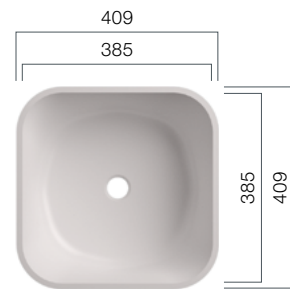

VDS / VDH

Washbasins - Shape

Opt for an individual statement in your bathroom with the unusual shapes of the VDH-/VDS series and our broad range of solid surface finishes.

VDH 49

Depth: 120 mm

VDH 58

Depth: 151 mm

VDS 360

Depth: 95 mm

VDS 37

Depth: 140 mm

VDS 49

Depth: 155 mm

VDS 238

Depth: 145 mm