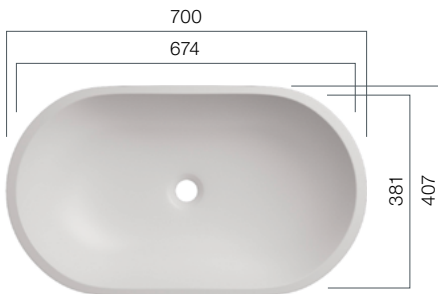

VO 42

Depth: 111 mm

VO 48

Depth: 124 mm

VO 53

Depth: 142 mm

VO 57

Depth: 135 mm

One basin, different options. VR and VO – Also available as counter-top bowl.

VB-Series

Baby bath

The VB-Series is a special series for the paediatric ward. The warm feel and its antibacterial property offers the ideal atmosphere for the daily care.

VB 67

Depth: 143 mm

VB 68

Depth 172 mm

VB 800

Depth: 70 mm

VB 85

Depth: 250 mm