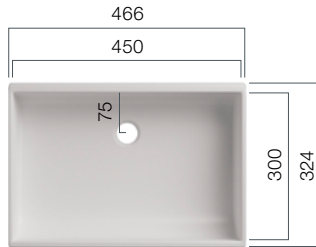

Washbasins - Design

With clear geometries and deliberate emphasis on the basin shapes, the VDC Series enable you to create your individual bathroom style.

VDC 400.260

Depth: 100 mm

VDC 450.300

Depth: 125 mm