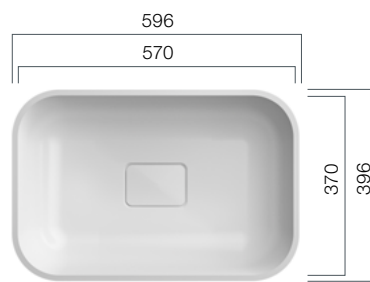

VDQ 570.370.R80

Beckentiefe: 110 mm