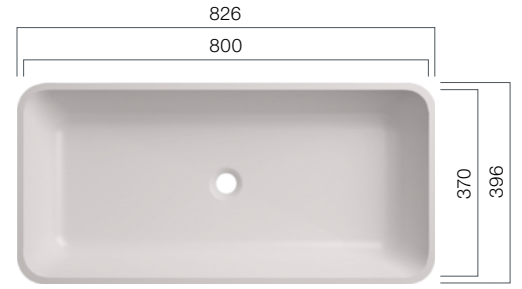

VDS 570.370.R40

Depth: 110 mm

VDS 800.370.R40

Depth: 110 mm

● VDS R40

Sit-on Basins - Design

Originality and contemporary design. Sit-on basins have become an integral part in modern bathroom design. Experience the urban lifestyle with VDS R40 and R80.