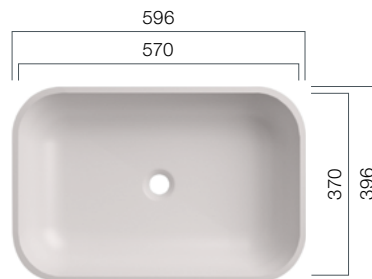

VDS 570.370.R80 TOP

Depth: 110 mm; Total Height: 125 mm