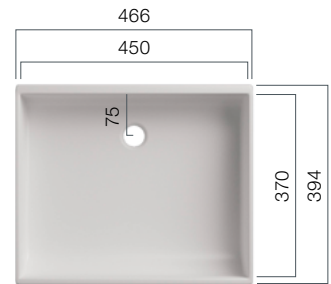

Depth: 125 mm

VDC 450

Depth: 125 mm