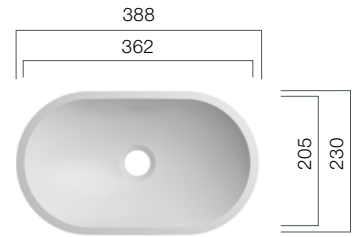

Depth: 95 mm

VDS 37