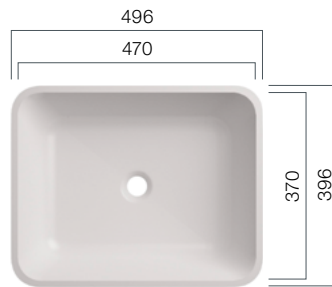

VDS 470.370.R40

Depth: 110 mm