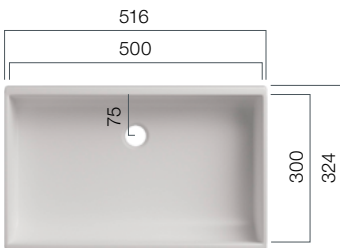

VDC 500.300