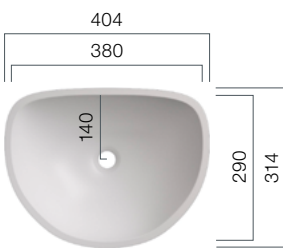

Depth: 140 mm