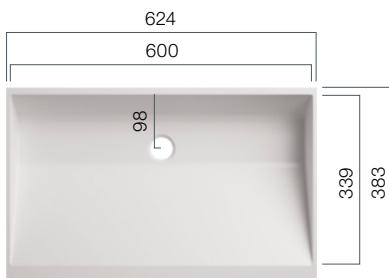

VDS 417

Depth: 137 mm

VDS 445

Depth: 137 mm

VDS 450

Depth: 105 mm

VDS 600

Depth: 103 mm