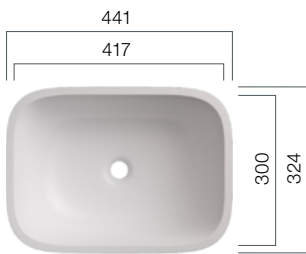

Depth: 137 mm