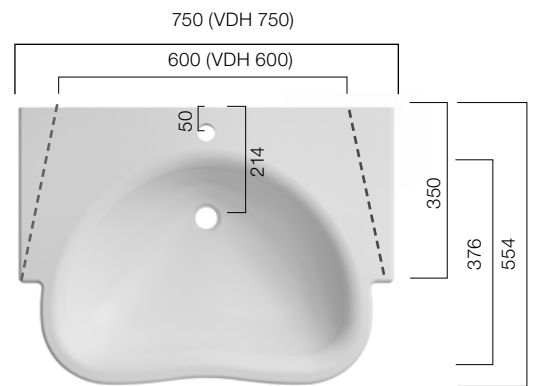

CARE

Barrier-free Bath

Everyday life without limits - Our VIVARI® CARE Series offers customised height-adjustable countertops and easily accessible shower trays.

VDH 850 WTH

Standard 850 / Customised length possible.

Depth: 130 mm

VDH 660

Depth: 150 mm

VDH 820

Depth: 150 mm

VDH 750 / VDH 600

Depth: 150 mm

Shower trays made to measure