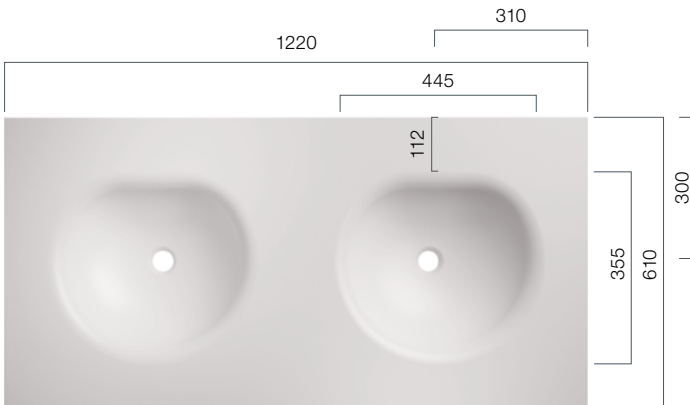

OPUS

Furniture Vanity Top

The cabinets for our OPUS series are customised to the dimensions of the vanity. Together they build a harmonious unit.

OPUS 1220_2