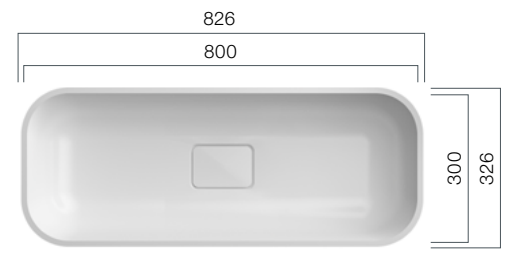

VDS R80 in a new look! VDQ is our new series with flushmounted solid surface drain. Pure design with sophisticated materials!

VDQ 470.300.R80

Depth: 110 mm

VDQ 470.370.R80

Depth: 110 mm

VDQ 800.300.R80

Beckentiefe: 110 mm