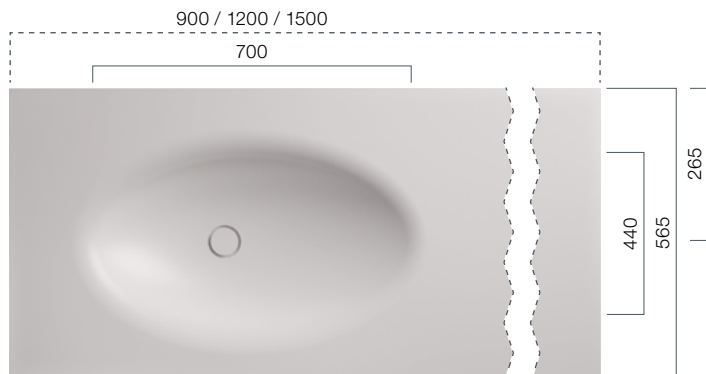

● OLIVE

Furniture VanityTop

In rational terms, products must have a long life, be easy to maintain and practical; in emotional terms, they must satisfy the aspiration for exclusivity.

OLIVE 900 | OLIVE 1200 | OLIVE 1500