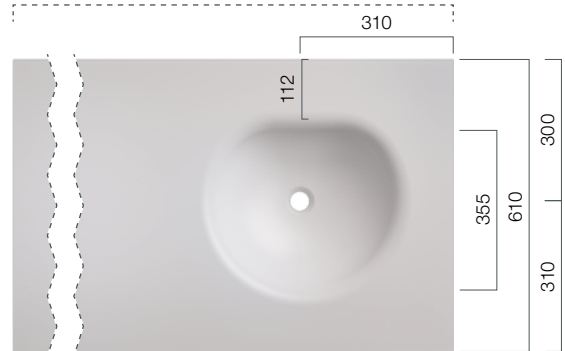

OPUS

Furniture Vanity Top

The new OPUS series are furniture vanity tops with flexible lengths. The vanity consists of a single sheet of solid surface material and is ideally suited for high use private and public spaces.

OPUS 600 | OPUS 720 | OPUS 820 | OPUS 920 | OPUS 1020 |
OPUS 1120 | OPUS 1220 | OPUS 1320 | OPUS 1420 | OPUS 1520

620 / 720 / 820 / 920 / 1020 / 1120 / 1220 / 1320 / 1420 / 1520

620 / 720 / 820 / 920 / 1020 / 1120 / 1220 / 1320 / 1420 / 1520

620 / 720 / 820 / 920 / 1020 / 1120 / 1220 / 1320 / 1420 / 1520