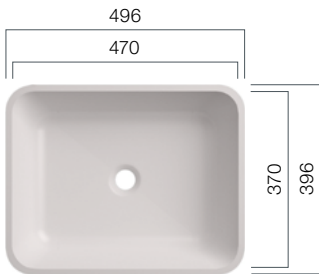

VDS 570.370.R40

Depth: 110 mm

VDS 800.370.R40

Depth: 110 mm

● VDS R40

Sit-on Basins - Design

Originality and contemporary design. Sit-on basins have become an integral part in modern bathroom design. Experience the urban lifestyle with VDS R40 and R80.

VDS 470.370.R40 TOP

Depth: 110 mm; Total Height: 125 mm

VDS 570.370.R40 TOP

Depth: 110 mm; Total Height: 125 mm

VDS 800.370.R40 TOP

Depth: 110 mm; Total Height: 125 mm

VDS R80

Washbasins - Design