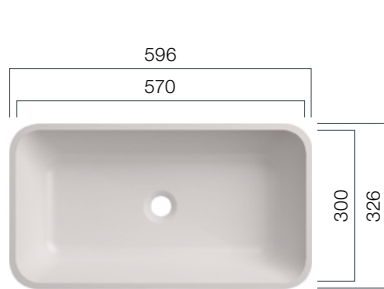

VDS 570.300.R40

Depth: 110 mm