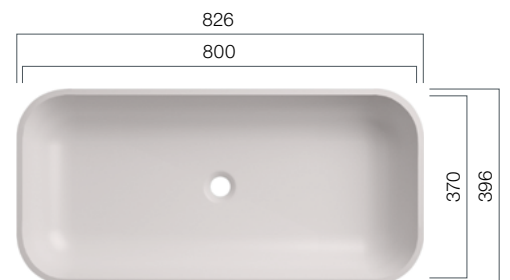

Depth: 110 mm

VDS 800.300.R80

Depth: 110 mm

VDS 570.300.R80

Depth: 110 mm

VDS 570.370.R80

Depth: 110 mm

VDS 800.370.R80