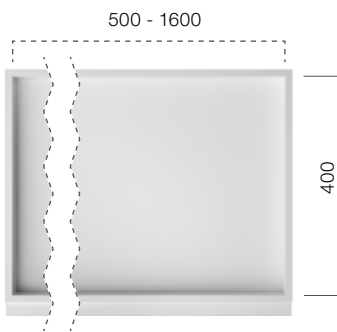

SLOT 600

Depth: 80 mm

PURE SLOT 800

Depth: 80 mm

SLOT_2

Depth: 54 mm

Example: SLOT_2 - Integrated into solid surface washtop.

● SLOT 3

Linear Drain Vanity

The combination of strong geometric lines produces a harmonic image.

SLOT_3

Depth: 100 mm

Example: SLOT_3 - Integrated into solid surface washtop.

OPUS

Furniture Vanity Top

The new OPUS series are furniture vanity tops with flexible lengths. The vanity consists of a single sheet of solid surface material and is ideally suited for high use private and public spaces.