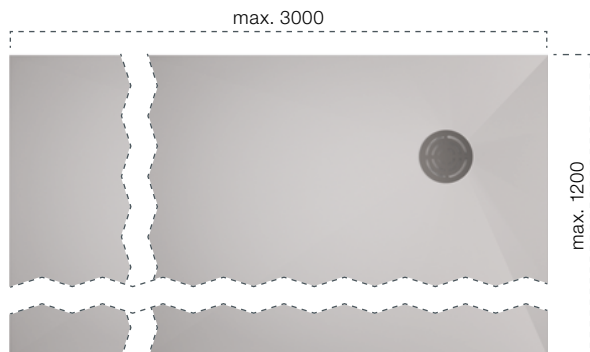

All shower trays as well as in custom sizes.

(Exemplary illustration)
⊗ ⊕ ⊖ ⊙

XERO

Shower Trays

Low installation depth – maximum freedom to plan the shower tray. In addition to our standard shapes, we can make your customized solution to millimetre accuracy. Realise a shower tray like no other.

XERO Square - Drain central

Flushmounted
 ☒ Ⓢ ① ○ ○

XERO Square – Drain central

Flushmounted
 ☒ Ⓢ ① ○ ○

XERO rectangle - Drain offset

Bodengleich
 ☒ Ⓢ ① ○ ○

Customised solution, your desired format.

☒ Ⓢ ① ○ ○