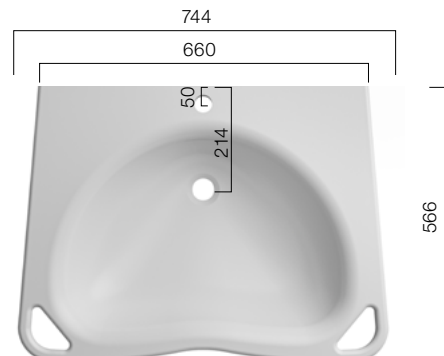

CARE

Barrier-free Bath

Everyday life without limits - Our VIVARI® CARE Series offers customised height-adjustable countertops and easily accessible shower trays.

VDH 850 WTH

Standard 850 / Customised length possible.

Depth: 130 mm

VDH 660

Depth: 150 mm

VDH 820

Depth: 150 mm

VDH 750 / VDH 600

Depth: 150 mm

Shower trays made to measure