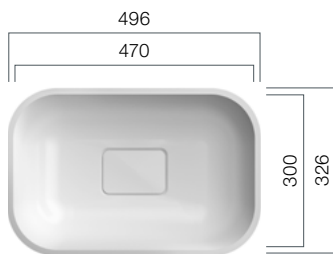

VDQ-Series

Washbasins - Design

VDS R80 in a new look! VDQ is our new series with flushmounted solid surface drain. Pure design with sophisticated materials!

VDQ 470.300.R80

Depth: 110 mm