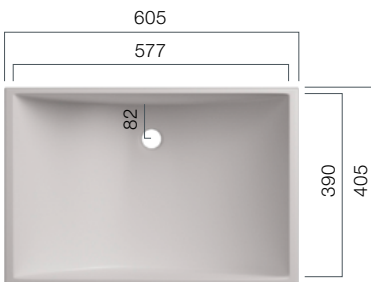

Depth: 122 mm

VDA 58.370

Depth: 122 mm

VDA 58.200

Depth: 200 mm

VDA 1100

Depth: 115 mm

VDC-Series

Washbasins - Design

With clear geometries and deliberate emphasis on the basin shapes, the VDC Series enable you to create your individual bathroom style.

VDC 400.260

Depth: 100 mm

VDC 450.300

Depth: 125 mm