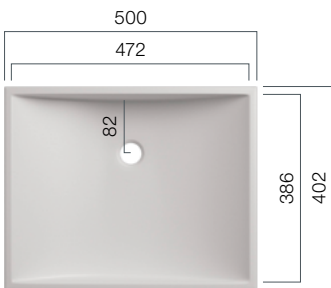

VDA-Series

Avantgarde Basins

As an integral part of the wash area, VIVARI® basins are the hygienic partner in your daily life. Our seamlessly integrated bowls make cleaning easy.

VDA 47

Depth: 122 mm