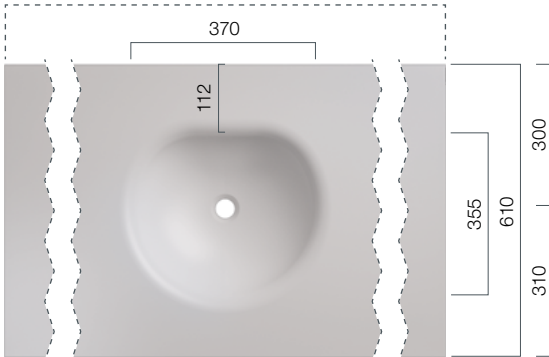

OPUS

Furniture Vanity Top

The new OPUS series are furniture vanity tops with flexible lengths. The vanity consists of a single sheet of solid surface material and is ideally suited for high use private and public spaces.

OPUS 600 | OPUS 720 | OPUS 820 | OPUS 920 | OPUS 1020 |
OPUS 1120 | OPUS 1220 | OPUS 1320 | OPUS 1420 | OPUS 1520

620 / 720 / 820 / 920 / 1020 / 1120 / 1220 / 1320 / 1420 / 1520

Basin position: Central; Depth: 130 mm

620 / 720 / 820 / 920 / 1020 / 1120 / 1220 / 1320 / 1420 / 1520