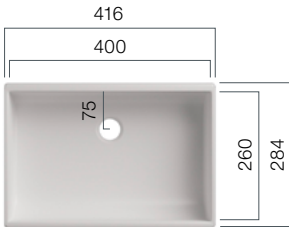

Depth: 122 mm

VDA 58.370

Depth: 122 mm

VDA 58.200

Depth: 200 mm

VDA 1100

Depth: 115 mm

VDC-Series

Washbasins - Design

With clear geometries and deliberate emphasis on the basin shapes, the VDC Series enable you to create your individual bathroom style.

VDC 400.260

Depth: 100 mm

VDC 450.300

Depth: 125 mm