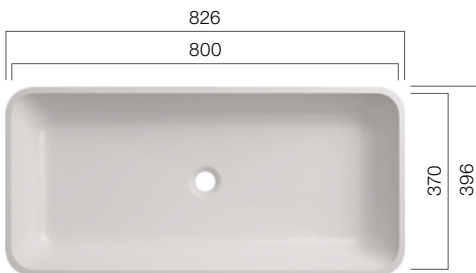

VDS 470.370.R40 TOP

Depth: 110 mm; Total Height: 125 mm

VDS 570.370.R40 TOP

Depth: 110 mm; Total Height: 125 mm

VDS 800.370.R40 TOP

Depth: 110 mm; Total Height: 125 mm

VDS R80

Washbasins - Design