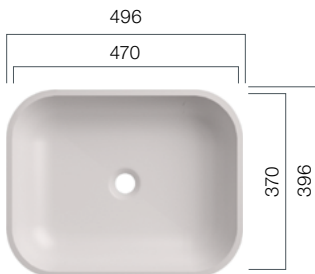

Depth: 110 mm

● VDS R80

Sit-on Basin - Design

VDS R80 surface-mounted washbasins perfectly harmonise with the PFEIFFER P32 furniture series. The customised cabinets offer sufficient storage with clean and tidy surfaces.

VDS 470.370.R80 TOP

Depth: 110 mm; Total Height: 125 mm

VDS 570.370.R80 TOP

Depth: 110 mm; Total Height: 125 mm

VDS 800.370.R80 TOP

Depth: 110 mm; Total Height 125 mm

VDQ-Series

Washbasins - Design