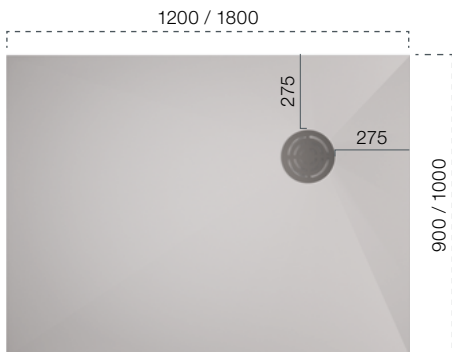

Flushmounted
☒ Ⓢ ① ○ ○

XERO rectangle - Drain offset