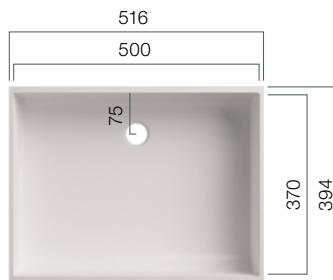

VDC 450

Depth: 125 mm

VDC 500.300

Depth: 125 mm

VDC 500

Depth: 125 mm

VDC 600

Depth: 125 mm