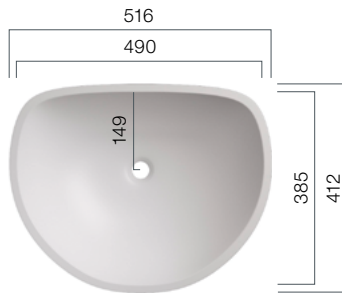

VDS / VDH

Washbasins - Shape

Opt for an individual statement in your bathroom with the unusual shapes of the VDH-/VDS series and our broad range of solid surface finishes.

VDH 49

Depth: 120 mm

VDH 58

Depth: 151 mm

VDS 360

Depth: 95 mm

VDS 37

Depth: 140 mm

VDS 49

Depth: 155 mm

VDS 238

Depth: 145 mm