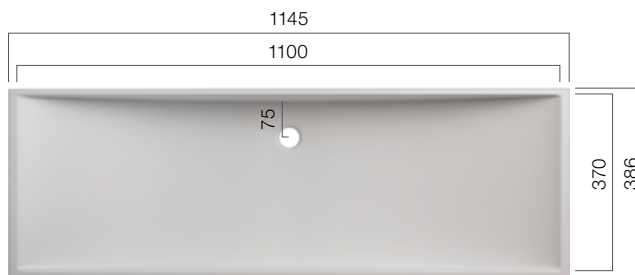

Depth: 122 mm

VDA 58.370

Depth: 122 mm

VDA 58.200

Depth: 200 mm

VDA 1100

Depth: 115 mm

VDC-Series