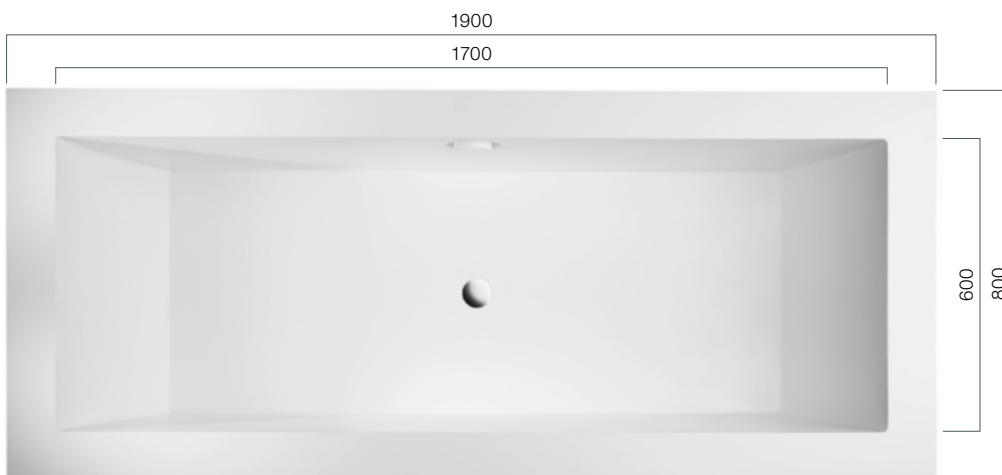

Baths

Complete your exclusive ambience with a AQUAMASTER bath tub. The velvety feel and look guarantee a feel-good experience.

Our product range consists of two standard shapes ROUND and CUBE. You also have the opportunity to bring your own ideas in the design of your bath tub.

How about a XXL Shower-bath-tub-combination or a wellness tub with steps for entrance and enough storage space for wellness equipment?

● ROUND

Bath

ROUND is the best solution for individualists. Its convincing arguments are a striking image, excellent hygienic properties, central drain and an overflow cover in the same colour.

Depth: 493 mm | Hight: 650 mm

● CUBE
Bath

CUBE is the best solution for minimalists. Its convincing arguments are excellent hygienic properties, central drain and an overflow cover in the same colour.

Depth: 480 mm | Height: 650 mm