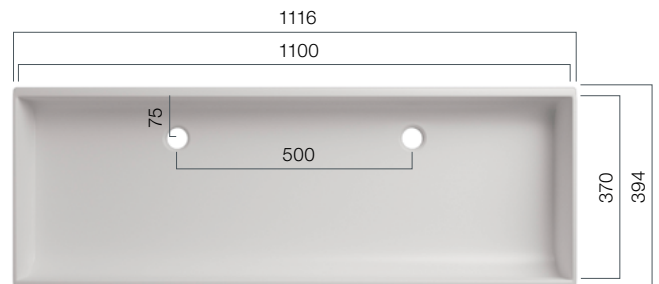

Depth: 125 mm

VDC 1100_2