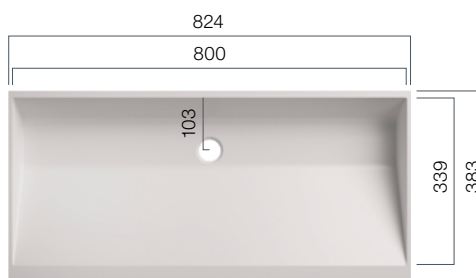

VDS 800

Depth: 90 mm