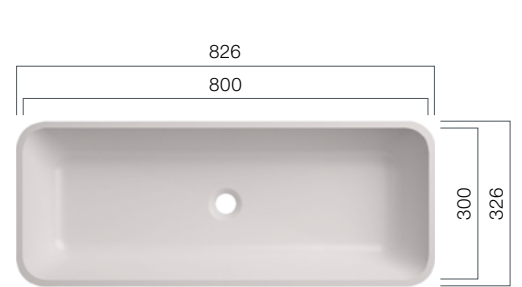

VDS 800.300.R40

Depth: 110 mm